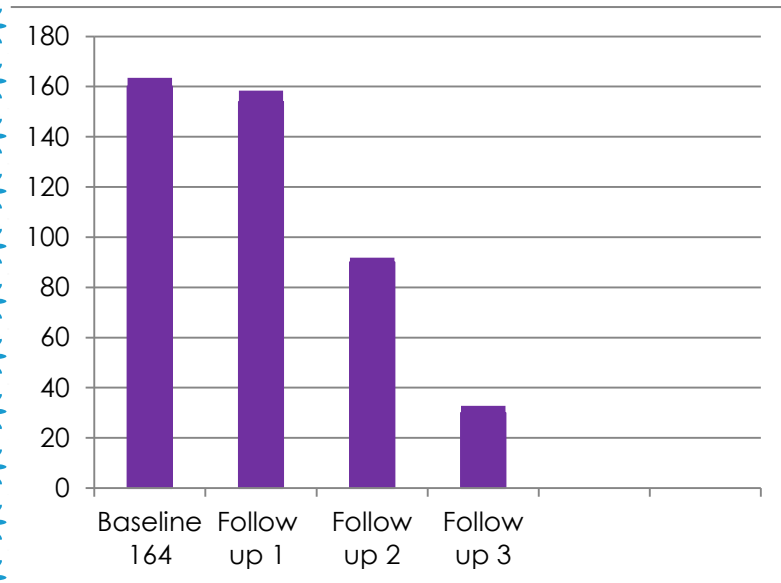

Salt Lake Tribune

The Legacy Girls Study was featured in the Salt Lake Tribune in October. Read about how you are contributing to science!!

<http://www.sltrib.com/sltrib/news/6795139-78/cancer-breast-girls-research.html.csp>

Staff Pets

Our pets are Rooster, Jinx, & Mo. Send us pictures of your artwork or pets! We will feature them in our next newsletter

More Important News

We have recruited a total of 164 girls!! Follow-up is going well with almost everyone coming into our clinic . Thank you all for your dedication –we enjoy seeing you so much.

Our goal is to see you for every visit – if we do that, each bar below will come up to 164!

Tell us your favorite music person or band and you will hear it when you come in for your visit!!

karen.otoole@hci.utah.edu or briar.doi@hsc.utah.edu